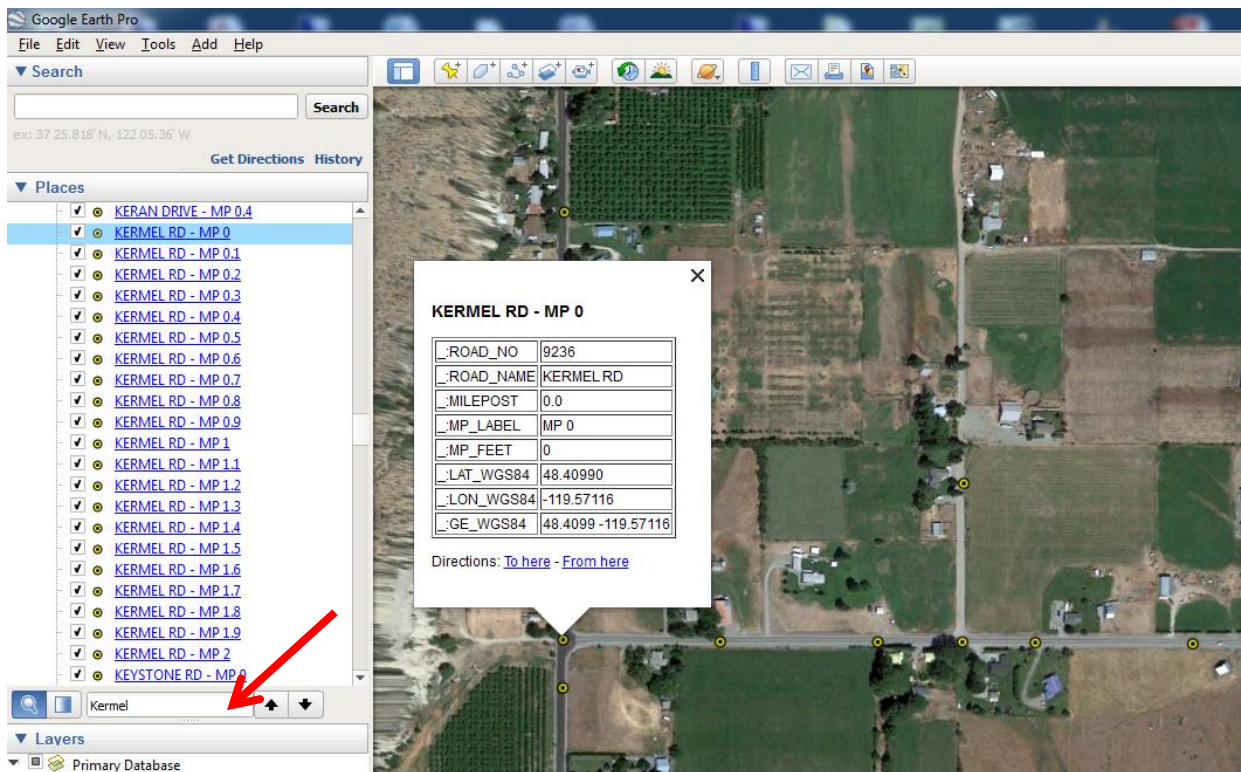

How to advance through list of road names using Google Earth search field

This information is intended to be used with [10ths Mileposts Okanogan County Public Works Road Log.kmz](#). To open this file you must have Google Earth installed on your computer. The file link can be found on the left side of [Okanogan County Dept. of Public Works Home Page](#).

At start up every 10th milepost point is displayed as points on the aerial. On the left is a list of county roads in alphabetical order. Each road name has each 10th milepost beginning at milepost 0.0 and ends on the last available 10th milepost. **These points only overlay roads referenced in the Okanogan County Public Works Road Log. Points are not intended to define Okanogan County Jurisdiction.** Intent is to assist in locating areas that may be affected by such things as weight restrictions, water over roadway etc...

Use mouse wheel to zoom in. Hold down left mouse button to drag aerial to desired location. Next click on a point, a tag pops up with milepost and other information. Notice the road name list moves to selected point.

If you know the county road name you can use the search field.
(red arrow points to this field in screenshot below)

As you type the name, notice the road name list drops to the matching characters available. When the road name appears notice next to each name is a 10th milepost listed. Double mouse clicking on the name moves the aerial to that location and opens a tag with milepost and other information.