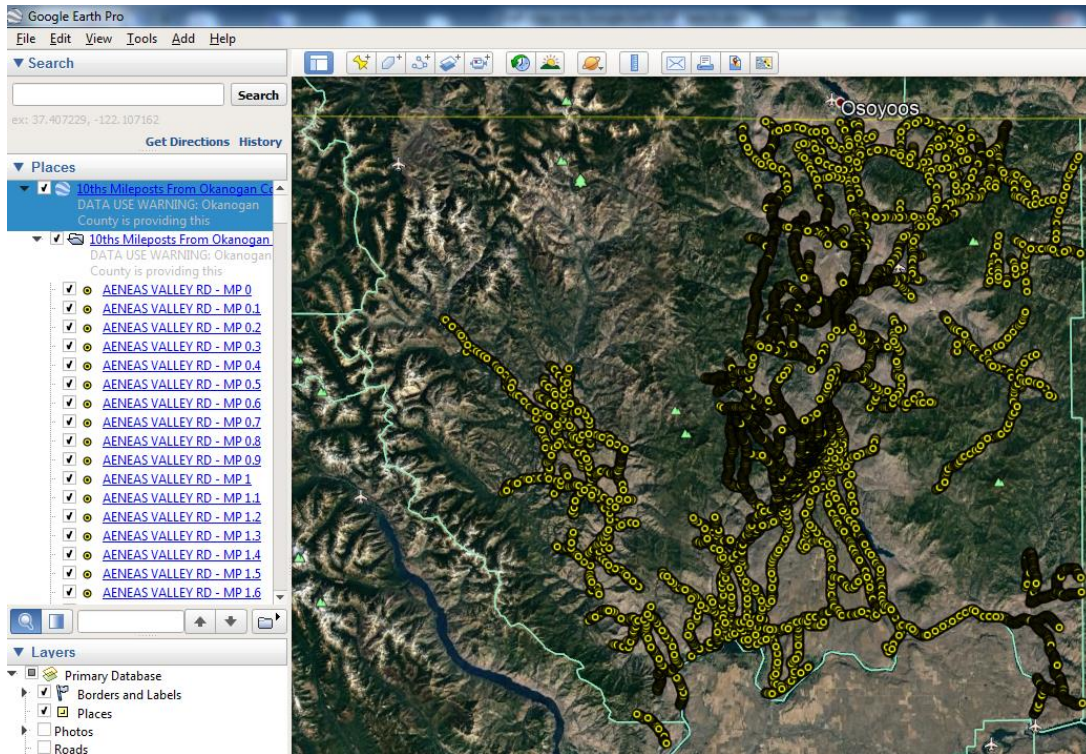

How to advance through list of road names using Google Earth search field

This information is intended to be used with [10ths Mileposts Okanogan County Public Works Road Log.kmz](#). To open this file you must have Google Earth installed on your computer. The file link can be found on the left side of [Okanogan County Dept. of Public Works Home Page](#).

At start up every 10th milepost point is displayed as points on the aerial. On the left is a list of county roads in alphabetical order. Each road name has each 10th milepost beginning at milepost 0.0 and ends on the last available 10th milepost. **These points only overlay roads referenced in the Okanogan County Public Works Road Log. Points are not intended to define Okanogan County Jurisdiction.** Intent is to assist in locating areas that may be affected by such things as weight restrictions, water over roadway etc...

Use mouse wheel to zoom in. Hold down left mouse button to drag aerial to desired location. Next click on a point, a tag pops up with milepost and other information. Notice the road name list moves to selected point.

If you know the county road name you can use the search field.
(red arrow points to this field in screenshot below)

As you type the name, notice the road name list drops to the matching characters available. When the road name appears notice next to each name is a 10th milepost listed. Double mouse clicking on the name moves the aerial to that location and opens a tag with milepost and other information.