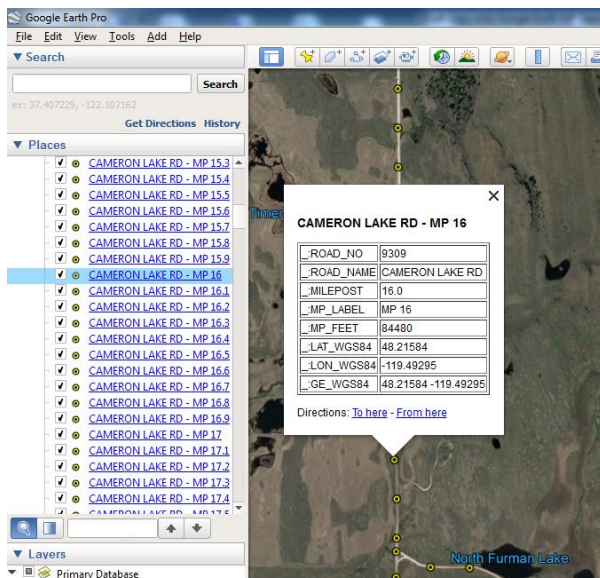

How to advance through list of road names using Google Earth search field

This information is intended to be used with [10ths Mileposts Okanogan County Public Works Road Log.kmz](#). To open this file you must have Google Earth installed on your computer. The file link can be found on the left side of [Okanogan County Dept. of Public Works Home Page](#).

At start up every 10th milepost point is displayed as points on the aerial. On the left is a list of county roads in alphabetical order. Each road name has each 10th milepost beginning at milepost 0.0 and ends on the last available 10th milepost. **These points only overlay roads referenced in the Okanogan County Public Works Road Log. Points are not intended to define Okanogan County Jurisdiction.** Intent is to assist in locating areas that may be affected by such things as weight restrictions, water over roadway etc...

Use mouse wheel to zoom in. Hold down left mouse button to drag aerial to desired location. Next click on a point, a tag pops up with milepost and other information. Notice the road name list moves to selected point.

If you know the county road name you can use the search field.
(red arrow points to this field in screenshot below)

As you type the name, notice the road name list drops to the matching characters available. When the road name appears notice next to each name is a 10th milepost listed. Double mouse clicking on the name moves the aerial to that location and opens a tag with milepost and other information.